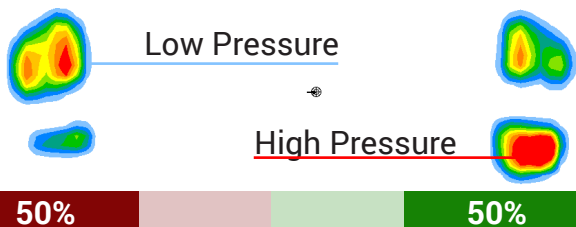

## Help Your Athletes Achieve Their Best Swing!

The SensorEdge Home Plate System enables athletes to increase power and effectiveness in their swings. It will record and measure the foot positions, individual pressure points, center of gravity changes, weight distribution shifts, and video to best assess athlete's performance and improve consistency in their game.

## How Can the Home Plate System Help?

- Use videos and pressure maps to better understand the mechanics behind an athlete's unique swing.
- Use comparative files to show improvements throughout practice with the machine.
- View pressure distributions independently between the left and right feet.
- Simple, one-cord set up between the unit and a computer.
- Easy to use and portable units come in USB or wireless versions.
- Differentiate yourself from your competitors with the latest technology.

### Standing Phase

Vivid pressure mapping shows the areas the batter places the most weight.

### Loading Phase

Track the movement of the batter's center of gravity. The farther the dots, the faster the movement.