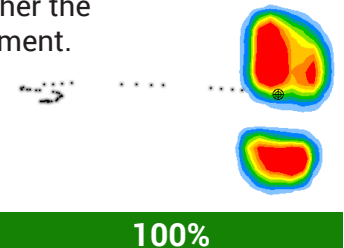

## How Can the Home Plate System Help?

- Use videos and pressure maps to better understand the mechanics behind an athlete's unique swing.
- Use comparative files to show improvements throughout practice with the machine.
- View pressure distributions independently between the left and right feet.
- Simple, one-cord set up between the unit and a computer.
- Easy to use and portable units come in USB or wireless versions.
- Differentiate yourself from your competitors with the latest technology.

## The System

### Standing Phase

Vivid pressure mapping shows the areas the batter places the most weight.

### Loading Phase

Track the movement of the batter's center of gravity. The farther the dots, the faster the movement.