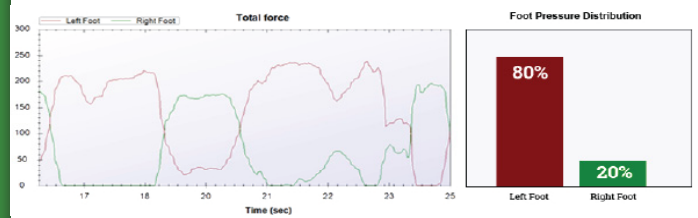

### Standing Phase

Vivid pressure mapping shows the areas the batter places the most weight.

### Loading Phase

Track the movement of the batter's center of gravity. The farther the dots, the faster the movement.

### Launching Phase

View changes in the rotation and angles of the batter's feet.

### View Pressure on Each Foot

Informative graphs provide visual aids to verbal trainings and feedback.