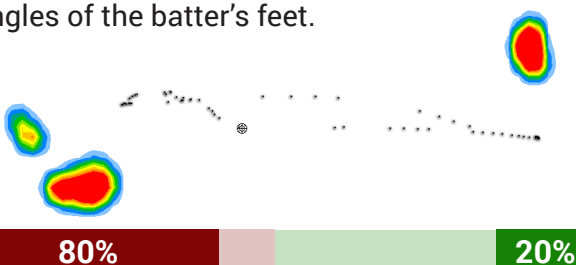

### Standing Phase

Vivid pressure mapping shows the areas the batter places the most weight.

### Loading Phase

Track the movement of the batter's center of gravity. The farther the dots, the faster the movement.

### Launching Phase

View changes in the rotation and angles of the batter's feet.